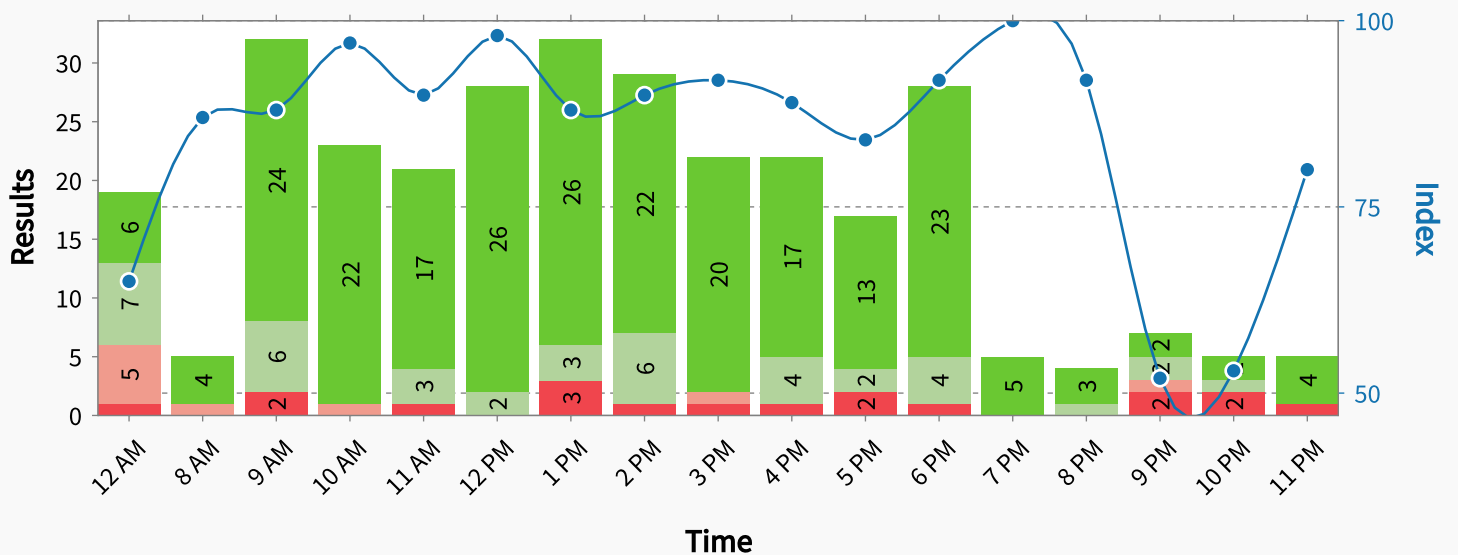

## 91% Positive

Total feedback: 304

Please rate the registration today

78%  
236 resp.

13%  
41 resp.

3%  
9 resp.

6%  
18 resp.

**Index: 88.0**  
**Responses: 304**

All units combined - daily distribution

All units combined - hourly distribution

All units combined - weekday distribution

Total results