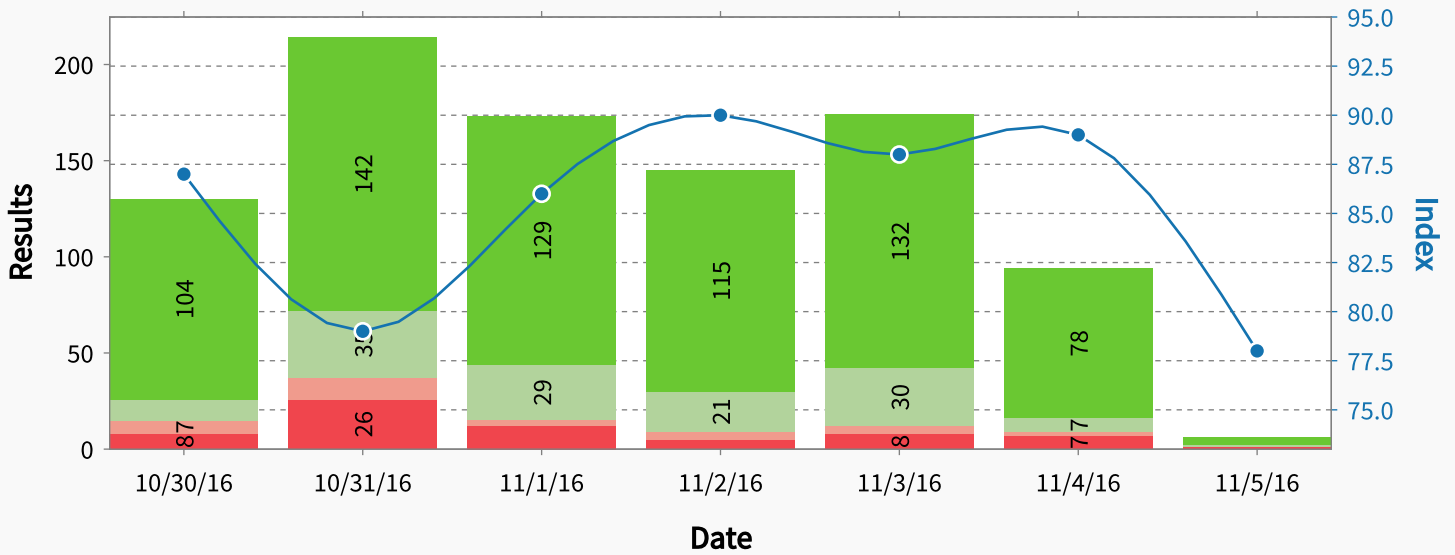

#### Distribution

# Please rate this event

**90% Positive**

Total feedback: 936

Please rate this event

76%  
704 resp.

14%  
134 resp.

3%  
31 resp.

7%  
67 resp.

**Index: 86.0**  
**Responses: 936**

All units combined - daily distribution

All units combined - hourly distribution

All units combined - weekday distribution

Total results

Comparison

Distribution