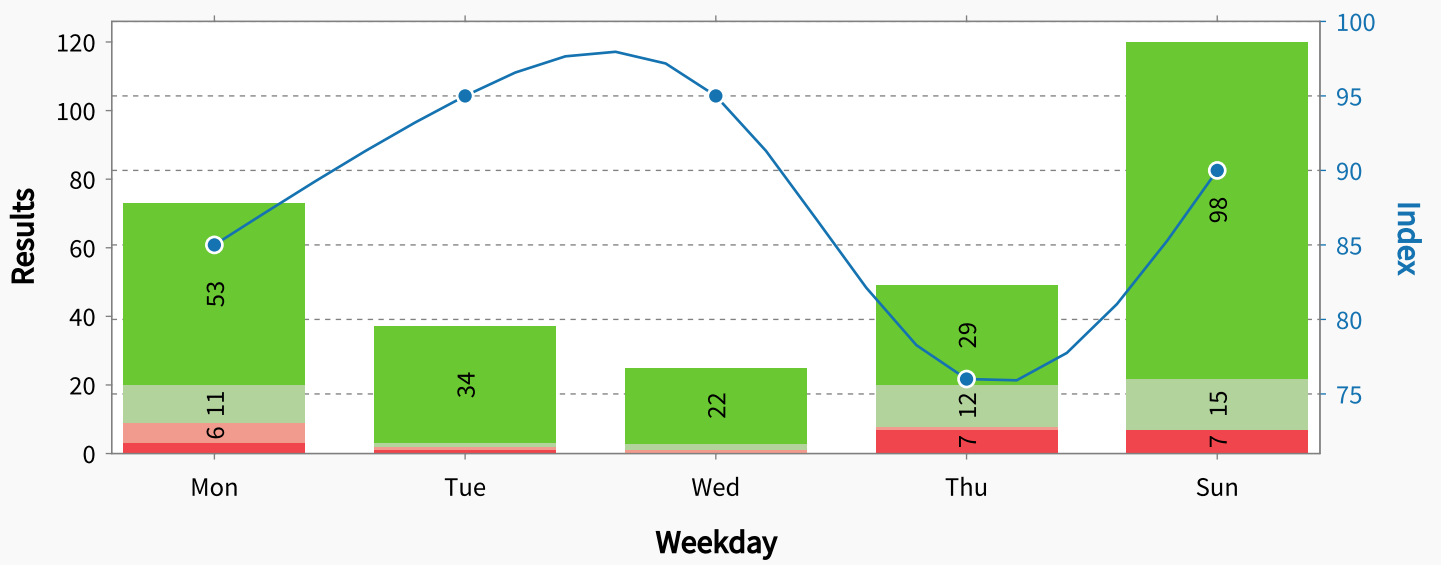

## 91% Positive

Total feedback: 304

Please rate the registration today

78%  
236 resp.

13%  
41 resp.

3%  
9 resp.

6%  
18 resp.

**Index: 88.0**  
**Responses: 304**

All units combined - daily distribution

All units combined - hourly distribution

All units combined - weekday distribution

Total results