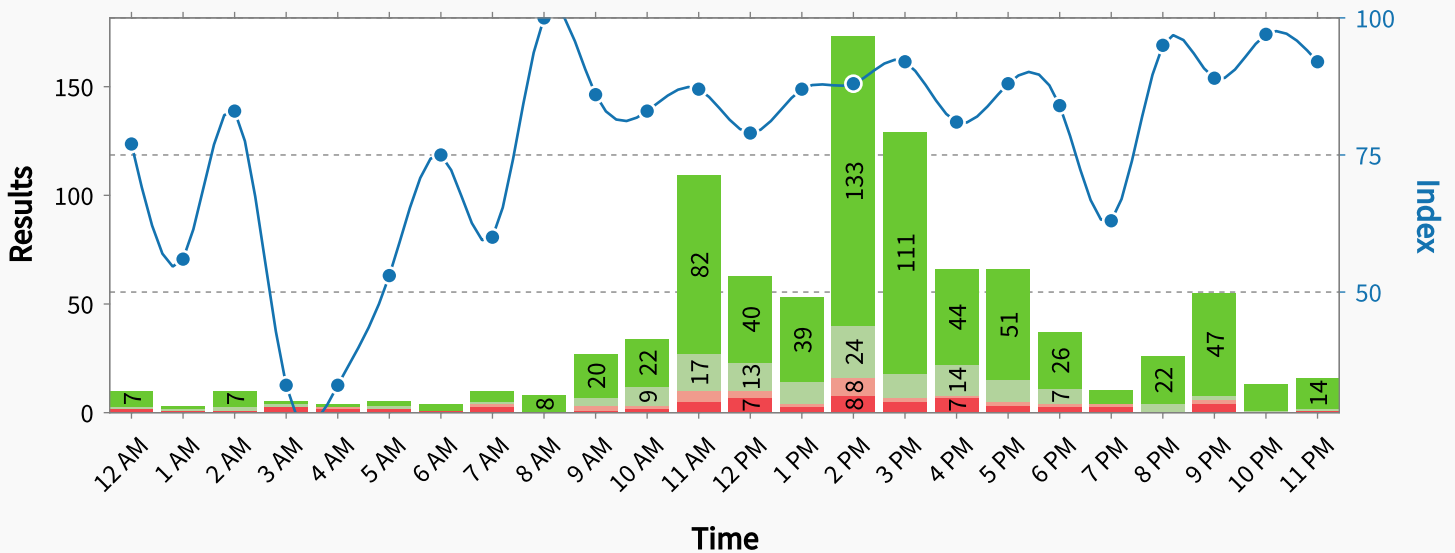

#### Distribution

# Please rate this event

**90% Positive**

Total feedback: 936

Please rate this event

76%  
704 resp.

14%  
134 resp.

3%  
31 resp.

7%  
67 resp.

**Index: 86.0**  
**Responses: 936**

All units combined - daily distribution

All units combined - hourly distribution

All units combined - weekday distribution

Total results

Comparison

Distribution