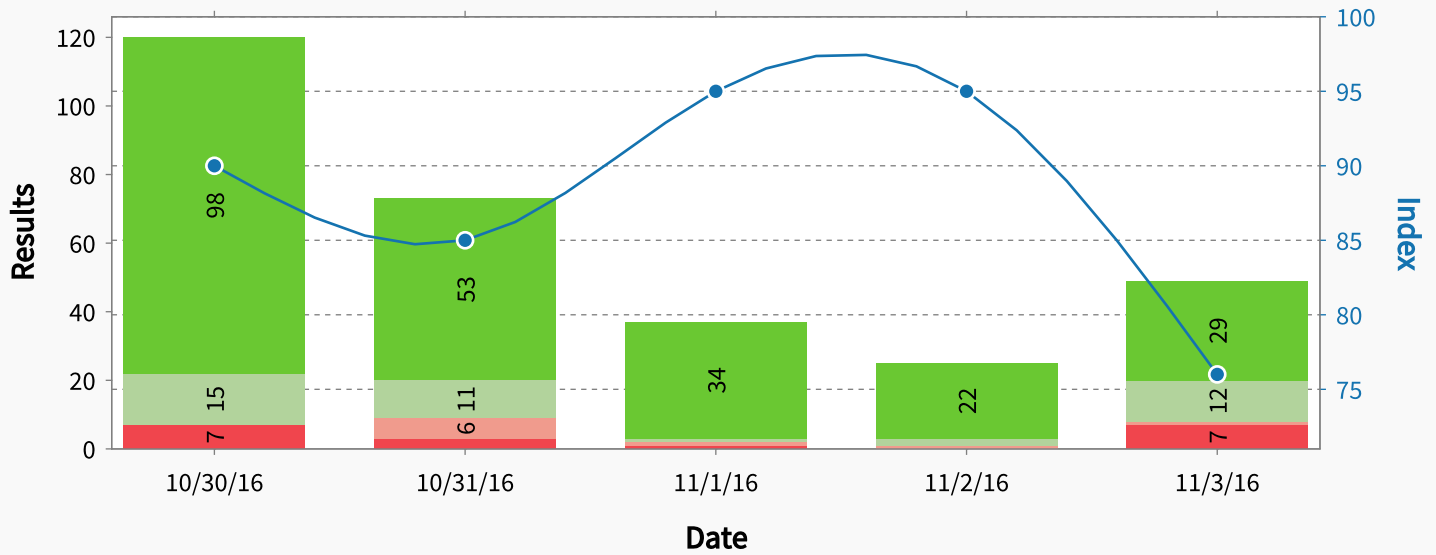

## 91% Positive

Total feedback: 304

Please rate the registration today

78%  
236 resp.

13%  
41 resp.

3%  
9 resp.

6%  
18 resp.

**Index: 88.0**  
**Responses: 304**

All units combined - daily distribution

All units combined - hourly distribution

All units combined - weekday distribution

Total results