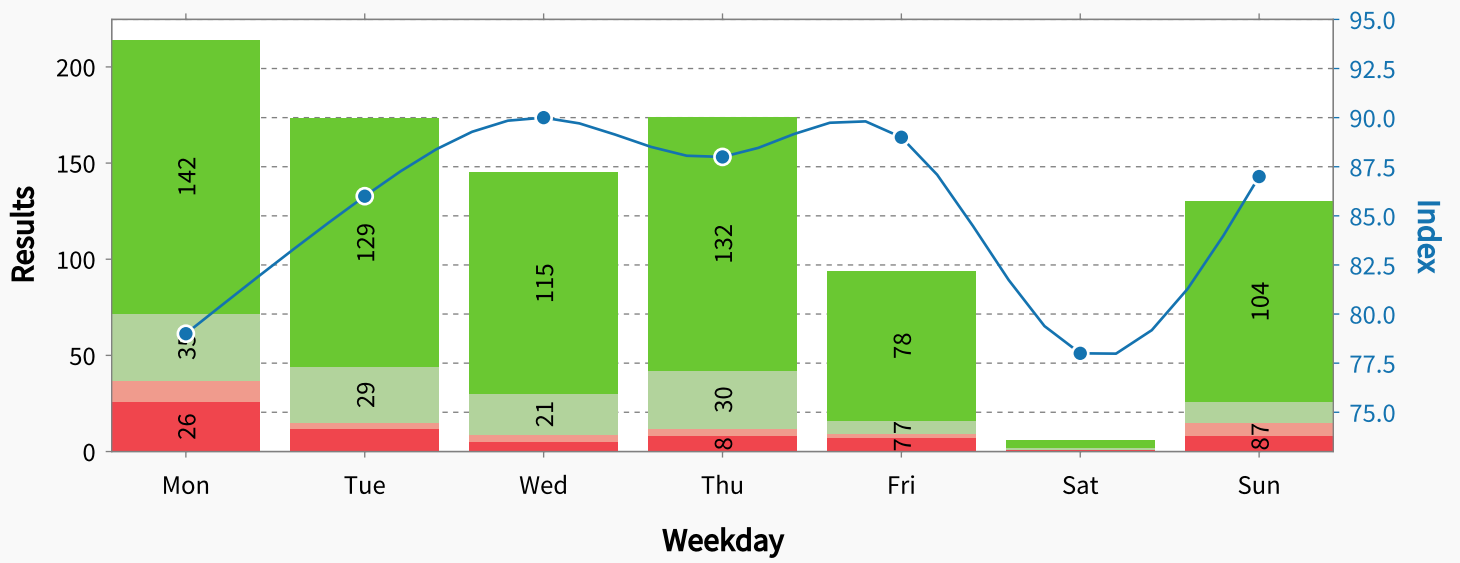

# Please rate this event

**90% Positive**

Total feedback: 936

Please rate this event

76%  
704 resp.

14%  
134 resp.

3%  
31 resp.

7%  
67 resp.

**Index: 86.0**  
**Responses: 936**

All units combined - daily distribution

All units combined - hourly distribution

All units combined - weekday distribution

Total results

Comparison

Distribution